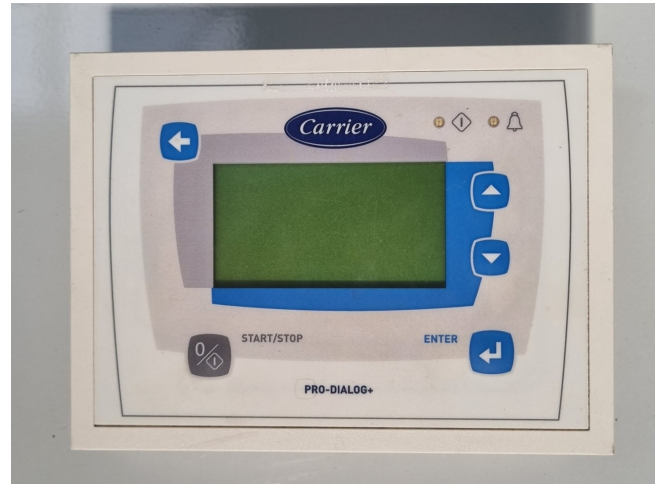

Carrier PRO-DIALOG+ 00PSG001014400A

Specifications

Brand	Carrier
Type	PRO-DIALOG+ 00PSG001014400A
Remarks	170x120x40 mm (LxWxH)
Stock	1

Description

Used Carrier PRO-DIALOG+ 00PSG001014400A

Used Carrier PRO-DIALOG+
00PSG001014400A controller.